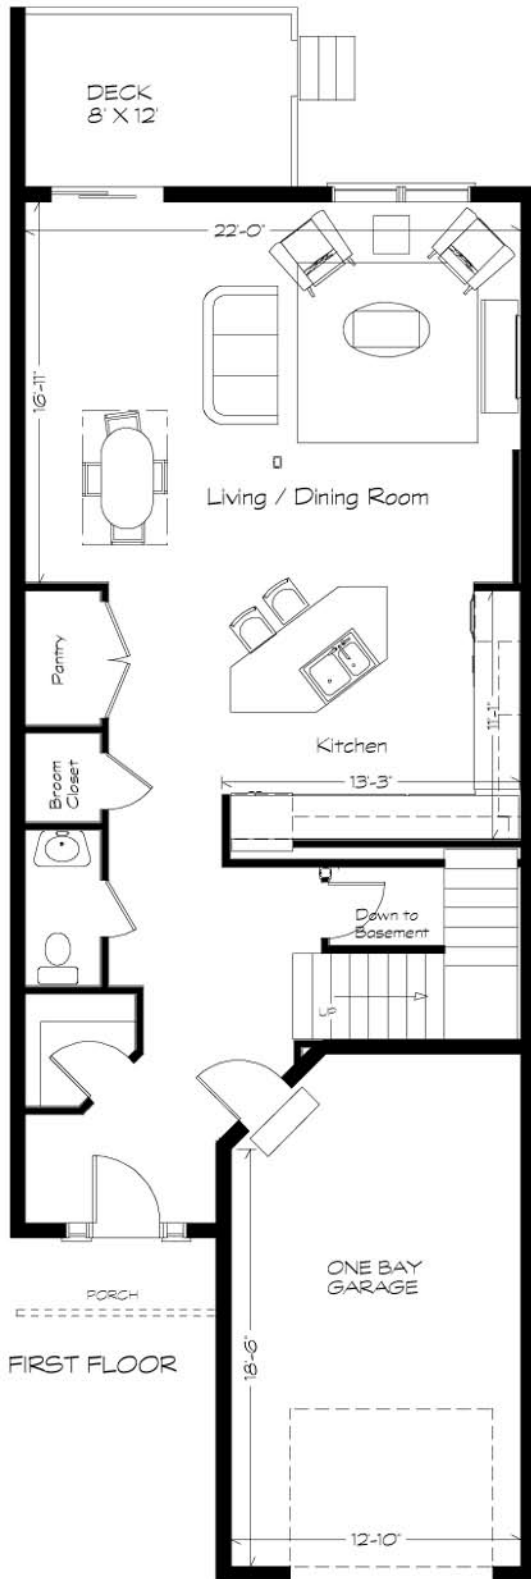

The Carriage Homes Unit 4 The Naples
2 Bedrooms, 3 Bath, Open Concept Plan 1715 sf.

Full Basement Not Shown

26 Gracefield Lane
 Belleville, Ontario K8P 5N6
 Office: 613-966-1254
stjamesbythebay.com