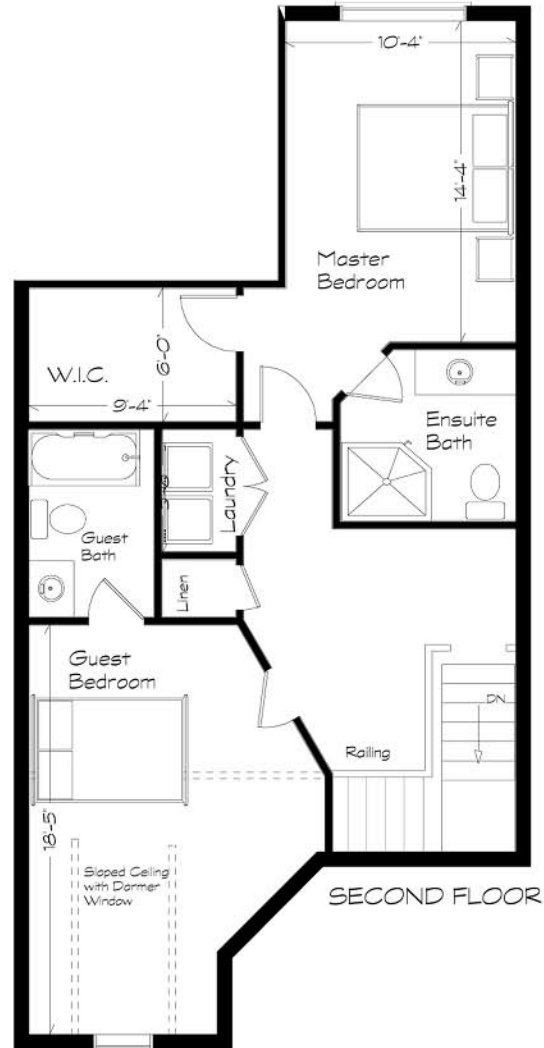

The Carriage Homes Unit 4 The Naples
2 Bedrooms, 3 Bath, Open Concept Plan 1715 sf.

Full Basement Not Shown

26 Gracefield Lane
 Belleville, Ontario K8P 5N6
 Office: 613-966-1254
stjamesbythebay.com